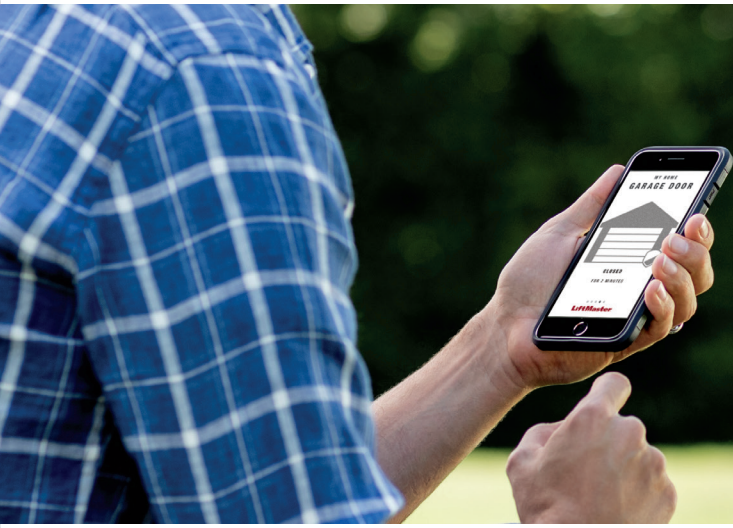

REMOTE ACCESS

Built-in Wi-Fi® makes it easy to connect the opener with your smart device. Receive alerts and open and close the garage door from anywhere with the MyQ® App.*

*MyQ Remote LED Light must be installed to enable use of Timer-to-Close or MyQ smartphone control of the garage door. See User Guide for additional information.